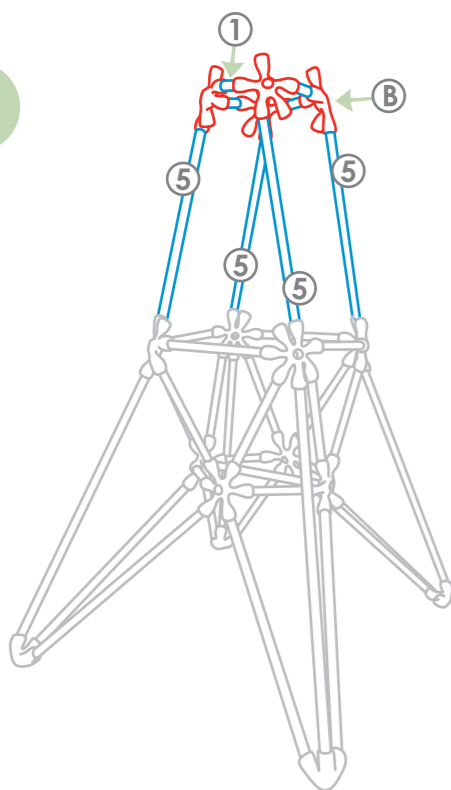

# FLEXISTIX

EIFFEL TOWER  
4Y+

E5563

7

- 4x (B)
- 4x (1) 30mm
- 4x (5) 175mm

8

- 4x (6) 200mm

9

- 1x (A)
- 4x (7) 240mm

- 1x (A)
- 4x (B)
- 4x (E)
- 4x (C)
- 4x (D)
- 4x (1)
- 4x (2)
- 12x (3)
- 1x (4)
- 4x (5)
- 12x (6)
- 4x (7)
- 4x (8)

1

- 4x (C)
- 4x (2)
- 1x (4)

2

- 4x (D)
- 12x (3)

3

- 1x (E)
- 2x (6)
- 1x (8)

4

- 1x (E)
- 2x (6)
- 1x (8)

5

- 1x (E)
- 2x (6)
- 1x (8)

6

- 1x (E)
- 2x (6)
- 1x (8)

**CONTENTS:**

4x ① 30mm

4x ② 60mm

12x ③ 100mm

1x ④ 140mm

4x ⑤ 175mm

12x ⑥ 200mm

4x ⑦ 240mm

4x ⑧ 260mm