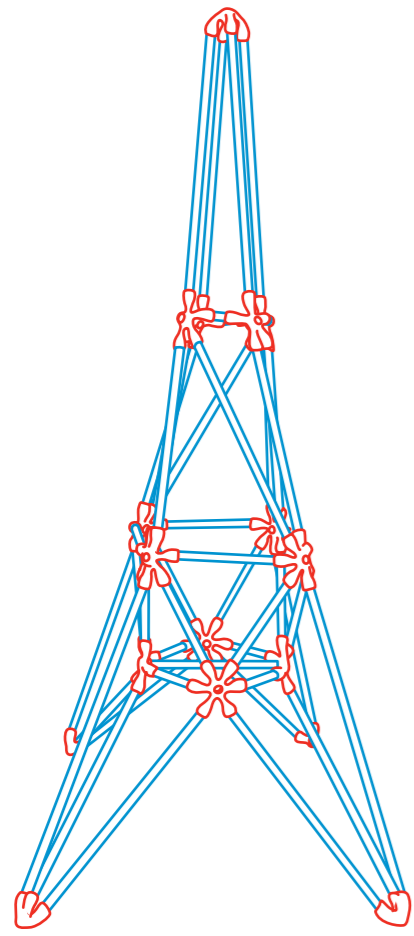

# FLEXISTIX

EIFFEL TOWER  
4Y+

E5563

7

- 4x (B)
- 4x (1) 30mm
- 4x (5) 175mm

8

- 4x (6) 200mm

9

- 1x (A)
- 4x (7) 240mm

- 1x (A)
- 4x (B)
- 4x (E)
- 4x (C)
- 4x (D)
- 4x (1)
- 4x (2)
- 12x (3)
- 1x (4)
- 4x (5)
- 12x (6)
- 4x (7)
- 4x (8)

1

- 4x (C)
- 4x (2)
- 1x (4)

2

- 4x (D)
- 12x (3)

3

- 1x (E)
- 2x (6)
- 1x (8)

4

- 1x (E)
- 2x (6)
- 1x (8)

5

- 1x (E)
- 2x (6)
- 1x (8)

6

- 1x (E)
- 2x (6)
- 1x (8)

**CONTENTS:**

4x ① 30mm

4x ② 60mm

12x ③ 100mm

1x ④ 140mm

4x ⑤ 175mm

12x ⑥ 200mm

4x ⑦ 240mm

4x ⑧ 260mm