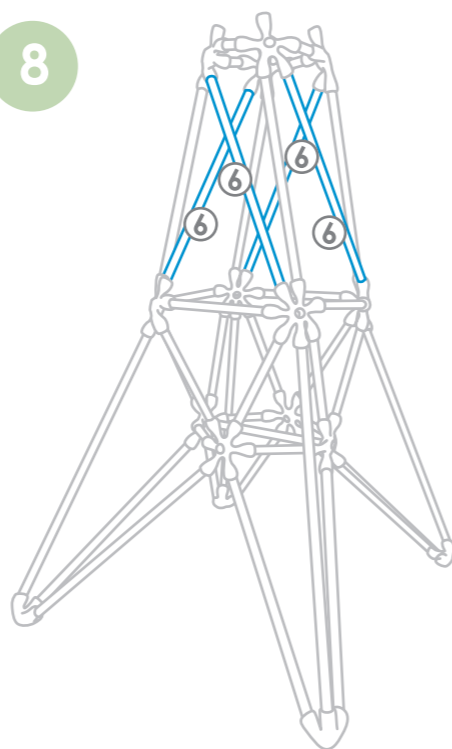

# FLEXISTIX

EIFFEL TOWER  
4Y+

E5563

7

- 4x (B)
- 4x (1) 30mm
- 4x (5) 175mm

8

- 4x (6) 200mm

9

- 1x (A)
- 4x (7) 240mm

- 1x (A)
- 4x (B)
- 4x (E)
- 4x (C)
- 4x (D)
- 4x (1)
- 4x (2)
- 12x (3)
- 1x (4)
- 4x (5)
- 12x (6)
- 4x (7)
- 4x (8)

1

- 4x (C)
- 4x (2)
- 1x (4)

2

- 4x (D)
- 12x (3)

3

- 1x (E)
- 2x (6)
- 1x (8)

4

- 1x (E)
- 2x (6)
- 1x (8)

5

- 1x (E)
- 2x (6)
- 1x (8)

6

- 1x (E)
- 2x (6)
- 1x (8)

**CONTENTS:**

4x ① 30mm

4x ② 60mm

12x ③ 100mm

1x ④ 140mm

4x ⑤ 175mm

12x ⑥ 200mm

4x ⑦ 240mm

4x ⑧ 260mm