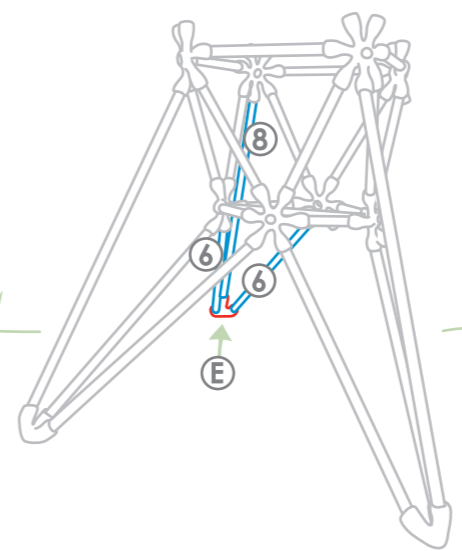

# FLEXISTIX

EIFFEL TOWER  
4Y+

E5563

7

- 4x (B)
- 4x (1) 30mm
- 4x (5) 175mm

8

- 4x (6) 200mm

9

- 1x (A)
- 4x (7) 240mm

- 1x (A)
- 4x (B)
- 4x (E)
- 4x (C)
- 4x (D)
- 4x (1)
- 4x (2)
- 12x (3)
- 1x (4)
- 4x (5)
- 12x (6)
- 4x (7)
- 4x (8)

1

- 4x (C)
- 4x (2)
- 1x (4)

2

- 4x (D)
- 12x (3)

3

- 1x (E)
- 2x (6)
- 1x (8)

4

- 1x (E)
- 2x (6)
- 1x (8)

5

- 1x (E)
- 2x (6)
- 1x (8)

6

- 1x (E)
- 2x (6)
- 1x (8)

**CONTENTS:**

4x ① 30mm

4x ② 60mm

12x ③ 100mm

1x ④ 140mm

4x ⑤ 175mm

12x ⑥ 200mm

4x ⑦ 240mm

4x ⑧ 260mm