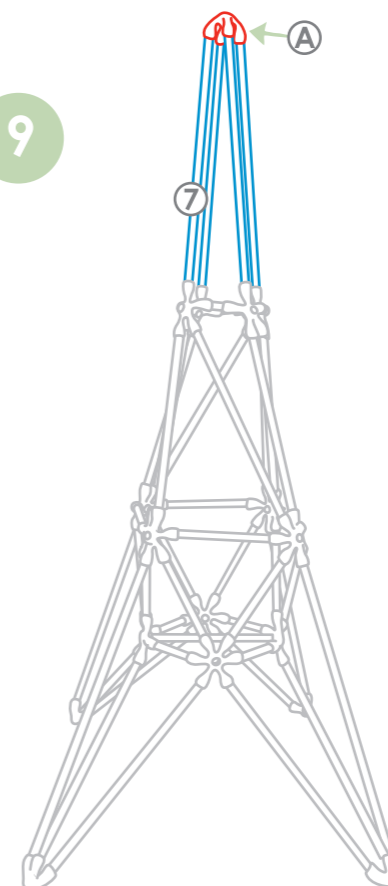

# FLEXISTIX

EIFFEL TOWER  
4Y+

E5563

7

- 4x (B)
- 4x (1) 30mm
- 4x (5) 175mm

8

- 4x (6) 200mm

9

- 1x (A)
- 4x (7) 240mm

- 1x (A)
- 4x (B)
- 4x (E)
- 4x (C)
- 4x (D)
- 4x (1)
- 4x (2)
- 12x (3)
- 1x (4)
- 4x (5)
- 12x (6)
- 4x (7)
- 4x (8)

1

- 4x (C)
- 4x (2)
- 1x (4)

2

- 4x (D)
- 12x (3)

3

- 1x (E)
- 2x (6)
- 1x (8)

4

- 1x (E)
- 2x (6)
- 1x (8)

5

- 1x (E)
- 2x (6)
- 1x (8)

6

- 1x (E)
- 2x (6)
- 1x (8)

**CONTENTS:**

4x ① 30mm

4x ② 60mm

12x ③ 100mm

1x ④ 140mm

4x ⑤ 175mm

12x ⑥ 200mm

4x ⑦ 240mm

4x ⑧ 260mm